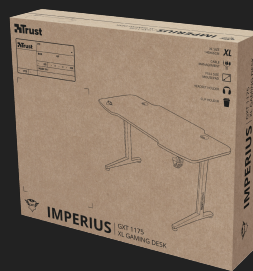

What's in the box

- Стіл
- Килимок для миші
- Підставка для кукля
- Кабельний лоток
- Кріпильні деталі
- Посібник користувача

FULL DESK-SIZE
MOUSEPAD

CABLE
MANAGEMENT

CUP & HEADSET
HOLDER

140 X 66CM
DESK SPACE

Rise of the Imperius

Turn on your gaming PC, log into your favourite game and make a name for yourself. The Trust Imperius will be your solid foundation on which to build your online empire. A large surface of 140x66cm, an integrated cable management system and a full-surface mousepad; this gaming desk already laid the groundwork for you.

PRODUCT PICTORIAL 1

PRODUCT PICTORIAL 2

PRODUCT PICTORIAL 3

PRODUCT ESHOT 1

PRODUCT VISUAL 2

PRODUCT SIDE 1

PRODUCT BOTTOM 1

PRODUCT EXTRA 1

PRODUCT EXTRA 2

PACKAGE VISUAL 1

PACKAGE FRONT 1