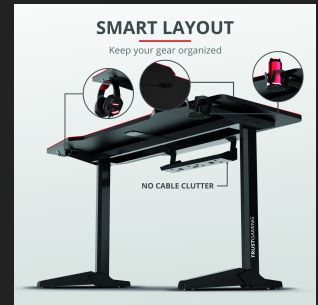

PRODUCT PICTORIAL 2