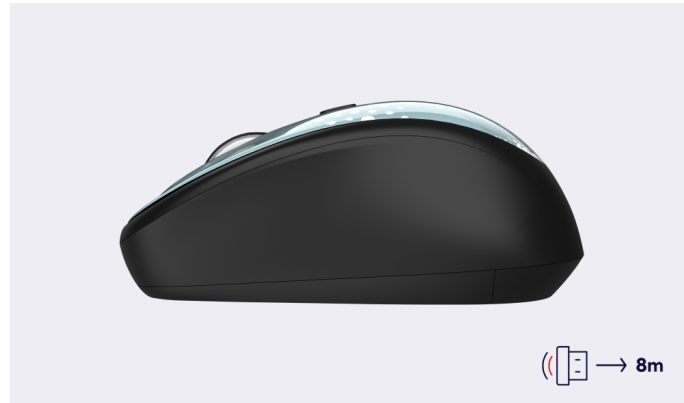

#24442

System requirements

- Windows 10, 8 або 7
- Mac на базі Intel із Mac OS X 10.5 (Leopard) або новішої версії
- Chrome OS
- Порт USB

800
1600
DPI

Small and Smart Mouse

The Yvi Wireless Mouse is a colourful addition to your work kit. An easy-to-use mouse with wireless control in a compact design, which easily fits onto any desk and into any work or school bag.

Wireless Working

The mouse's wireless design enables you to move around freely within an 8-meter range. Plug the USB micro receiver into your laptop or desktop and start working straight away. When you've finished, you can store the receiver in the handy mouse compartment in the mouse itself.

Comfortable Grip

With an ambidextrous design, both left and right-handed users can easily work with the Yvi Wireless Mouse. Its rubber sides add comfort and grip, making for effortless and convenient operation.

Choose your Speed

Whether you prefer your cursor to move at a medium or fast pace, it's up to you. Yvi lets you select your favourite speed with the speed selection button (800/1600 DPI).

GENERAL

Formfactor	Compact	Ergonomic design	False
Height of main product (in mm)	95 mm	Width of main product (in mm)	57 mm
Depth of main product (in mm)	40 mm	Total weight	84 g