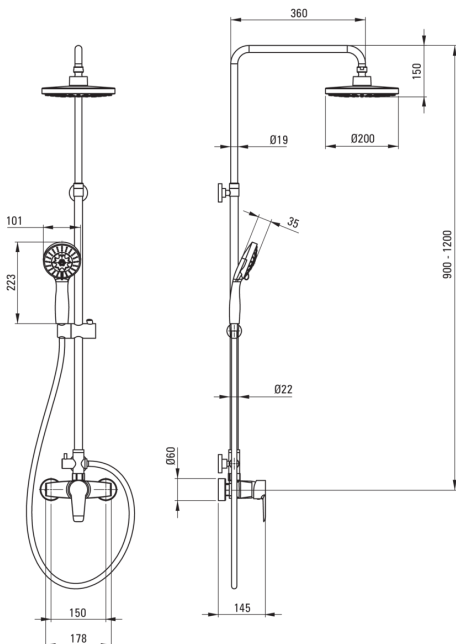

CORIO

Shower column, with shower mixer

Product code: NAC_019M

EAN: 5908212031742

Color: silver

Warranty [years]: 5

Shower columns

Finish	chrome
Mixer	Yes
Rain head height adjustment	Yes
Bar height adjustment from [mm]	900
Bar height adjustment up to [mm]	1200

Rod

Material	steel 304
Additional features	adjustable shower head angle

Shower head

Shape	round
Material	ABS
Thickness	80
Diameter [mm]	200
Anti-calc	Yes
Number of functions	2
Stream type	rain, hydromassage

Hand showers

Number of functions	5
Anti-calc	Yes
Stream type	rain, hydromassage, soft, 2 x mixed

Hoses

Length [mm]	1500
Braid type	double braided
Braid material	stainless steel

Function switch

Switch type	ceramic mechanical
-------------	--------------------

Mixer

Mixer type	mixer, single-handle
------------	----------------------