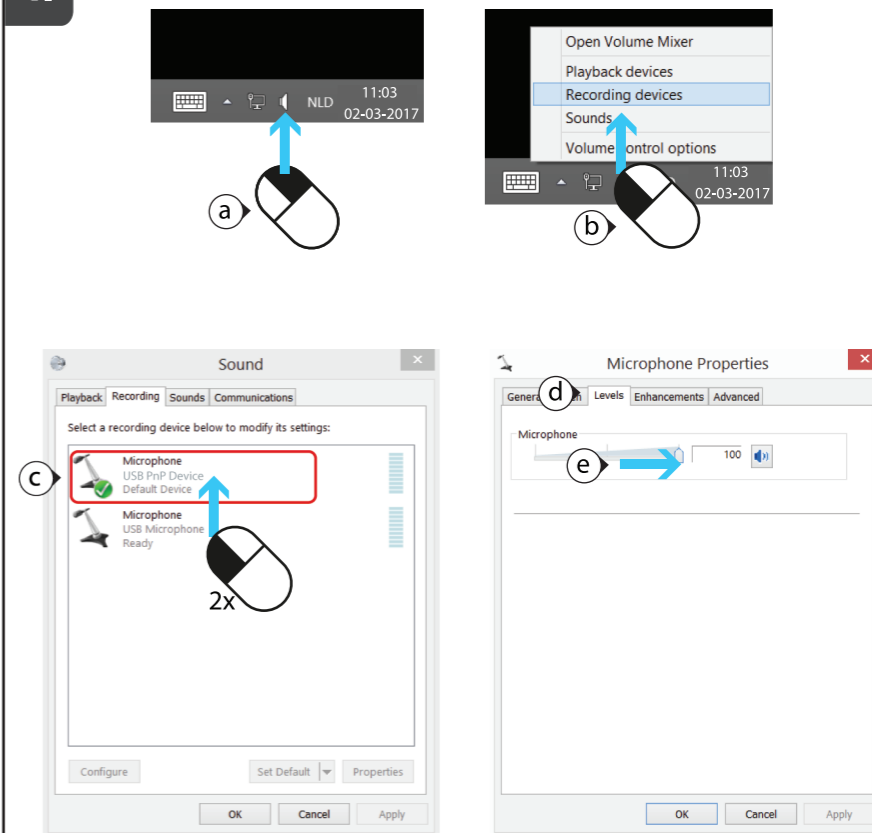

2.

3.

4.

**Trust**

**USER GUIDE**

[www.trust.com/22052/faq](http://www.trust.com/22052/faq)

**RADIUS 7.1** | Gaming HEADSET

1.