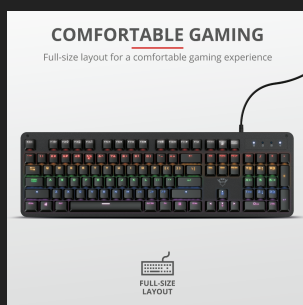

LIGHTING

Backlight	True	Backlight colours	White Red Orange Green Blue Purple
Key illumination	True	Key colours	White Red Orange Green Blue Purple

FEATURES

Spill-proof	False	Silent keys	False
Wrist support	False	Software	False

COMPATIBILITY

Compatible Device Types	Gaming console, laptop, pc	Compatible Consoles	PS4, Xbox One
Compatible Software Platforms	Chrome OS, Mac OS, Windows		

PRODUCT VISUAL 1

PRODUCT PICTORIAL 1

PRODUCT PICTORIAL 2