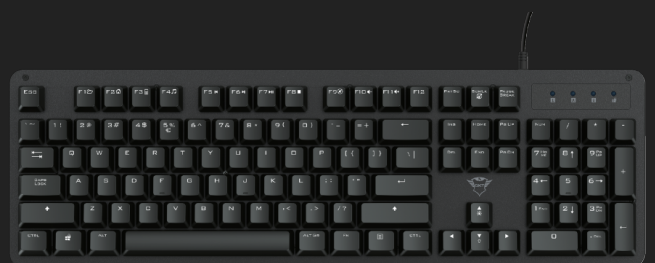

What's in the box

- Клавіатура

System requirements

- Windows 10, 8 або 7
- Порт USB

Game Mode: On

The Trust GXT 863 Mazz is your new, powerful instrument to rule your favourite PC games. The mechanical Outemu RED switches are fast, responsive and will last up to 50 million keystrokes. The N-key rollover makes sure that every button press is translated to the game, and by enabling the game mode, you'll stay in your game, even if you accidentally press the Windows key. Keep your head in the game; keep your eyes on the prize.

Mechanical RED

The mechanical Outemu RED switches of the Trust Mazz are designed to be extremely quick and responsive. With a minimum actuation force of 30G (50G max) and the actuation point of only 2mm (4mm total travel) this keyboard registers your input before you even realise you're pressing a button. They have a linear feel and will last up to 50 million key presses. The Trust Mazz is built to last.

Stay in the Game

The Mazz is equipped with full N-key rollover. Thanks to this anti-ghosting technique, every button press is registered and no command will go unnoticed. And by enabling the gaming mode, the Windows key is disabled; this makes sure you won't get kicked out of your game when you accidentally press the Windows key in the heat of the moment.

Your Identity

Thanks to the colourful backlights, you can truly make the Mazz your own. With 14 different light modes and adjustable brightness, feel free to customise the effects the way you like. Play your game with your own identity, control your media with the integrated media keys, and own the battlefield with the fast, mechanical switches. The Mazz is your weapon of choice.